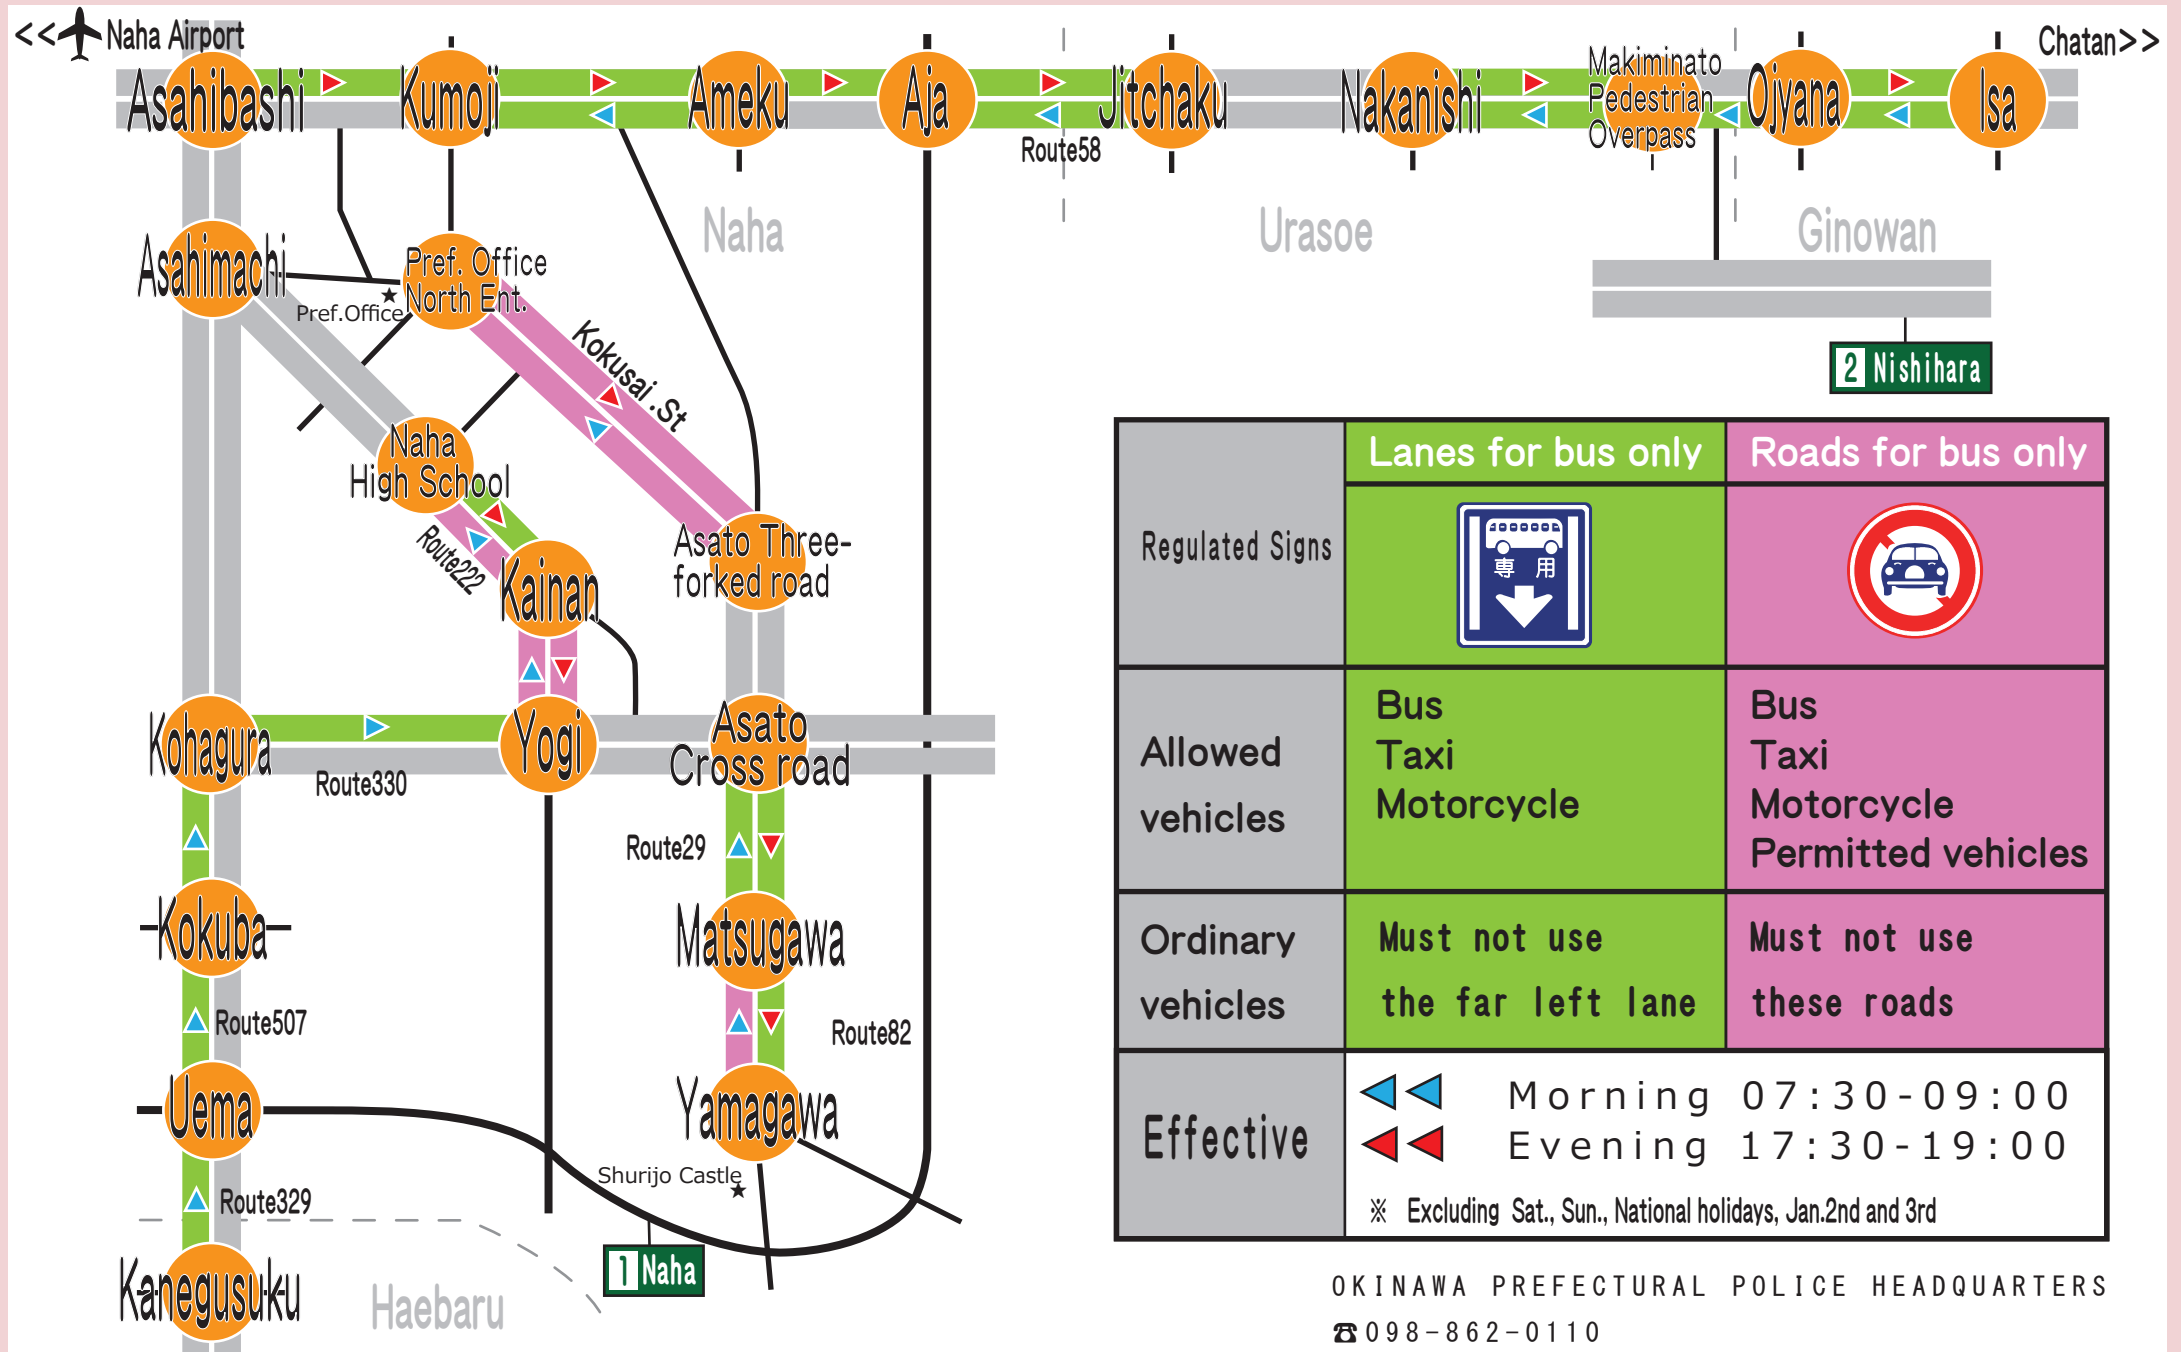

BUS LANES REGULATIONS

OKINAWA PREFECTURAL POLICE HEADQUARTERS
 ☎ 098-862-0110