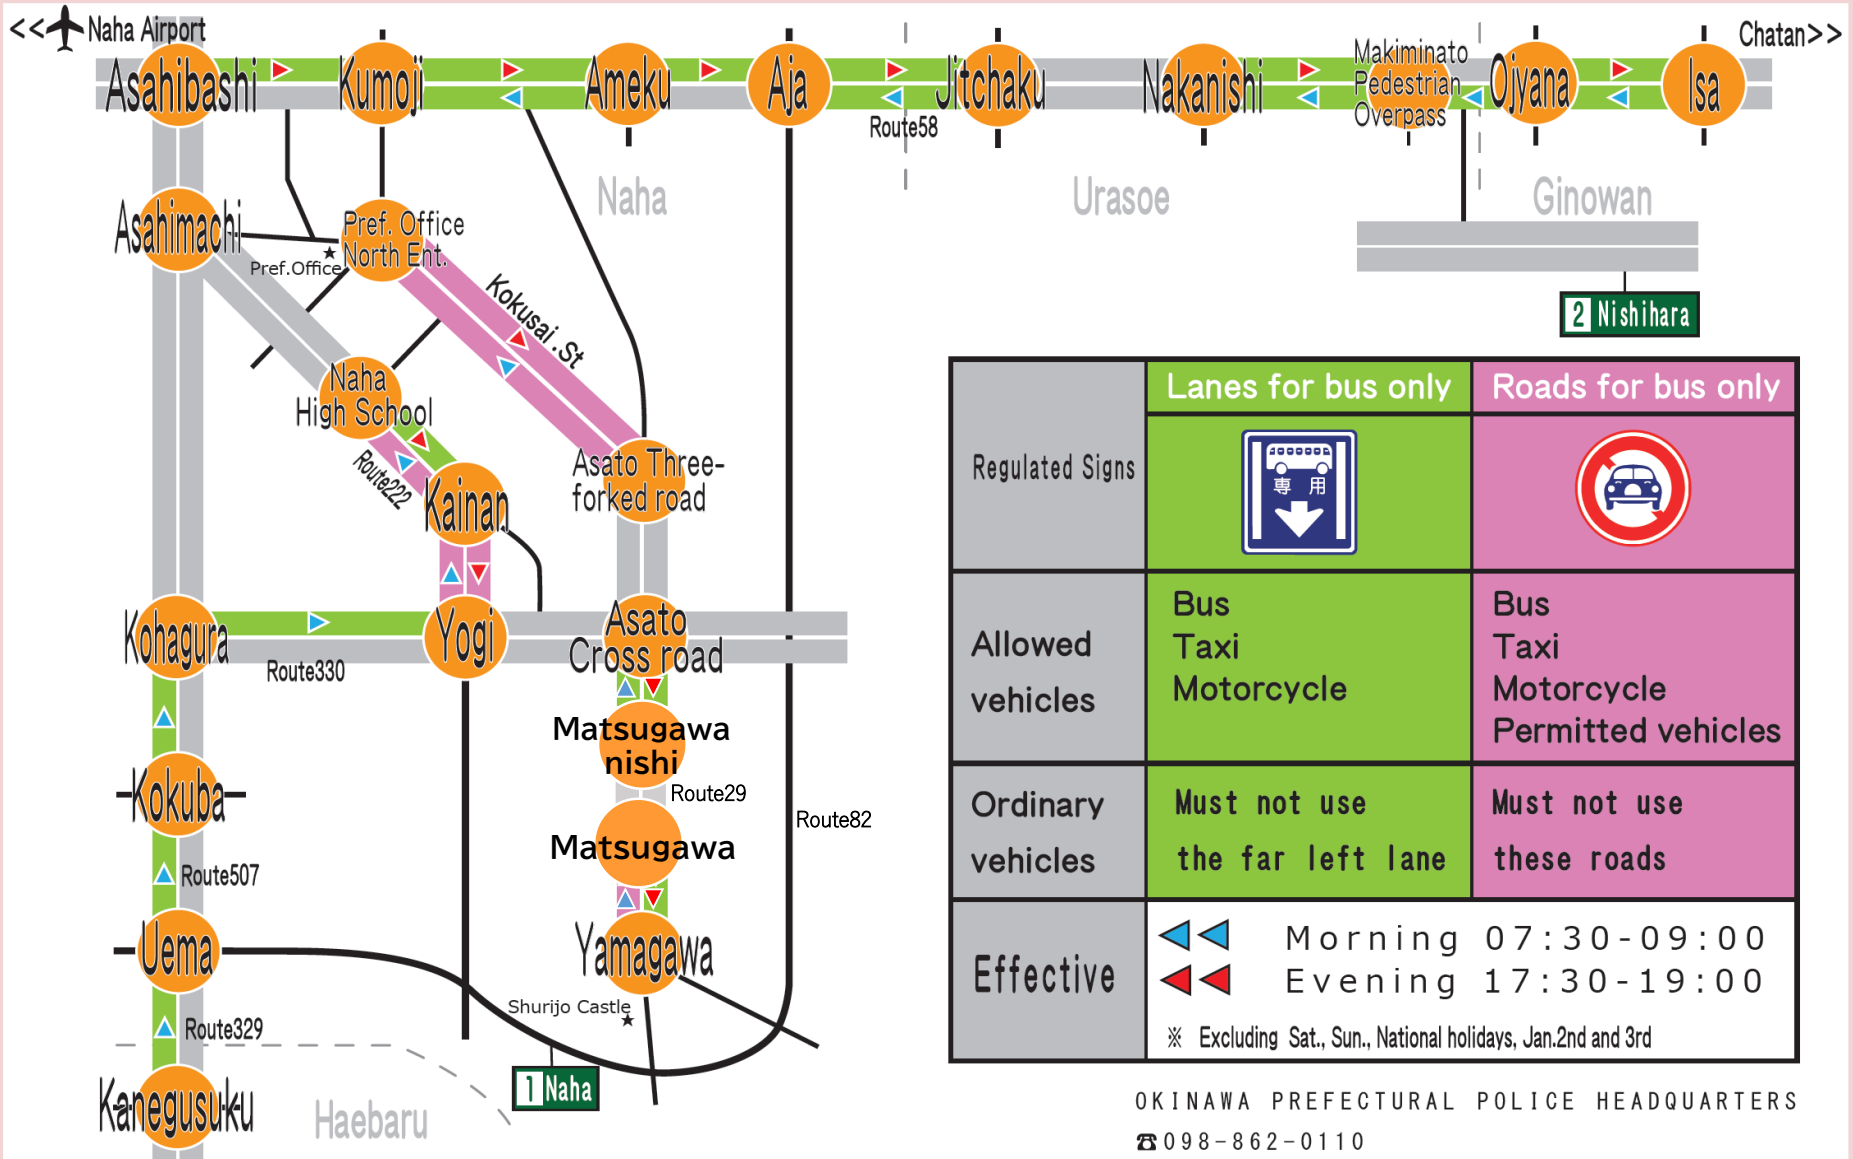

# BUS LANES REGULATIONS

OKINAWA PREFECTURAL POLICE HEADQUARTERS  
 ☎ 098-862-0110